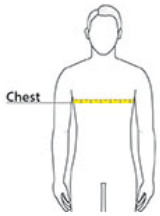

PORT&CO.

Port & Co™ Youth Performance Tee. PC380Y

PRODUCT MEASUREMENTS

	XS	S	M	L	XL
Chest	15 1/4	16	17	18	19 1/2
Body Length at Front	20	21 1/2	23	25	27
Sleeve From Shoulder	12 1/2	13 1/2	14 1/2	15 1/2	16 1/2

Chest: Measured across the chest one inch below armhole when laid flat.

Body Length at Front: Measure from high point shoulder to lowest point of hem at front.

Sleeve From Shoulder: Measured from high point of shoulder to finished hem at sleeve.

SIZE CHARTS

	XS	S	M	L	XL
Size	4	6/8	10/12	14/16	18/20
Chest	25-26	26-28	28-30	30-32	32-35

SPEC SHEET + MEASUREMENTS

PORT&CO.

Port & Co™ Youth Performance Tee. PC380Y

HOW TO MEASURE

CHEST

Measure under the arm and around the fullest part of the chest with arms down, keeping tape horizontal.